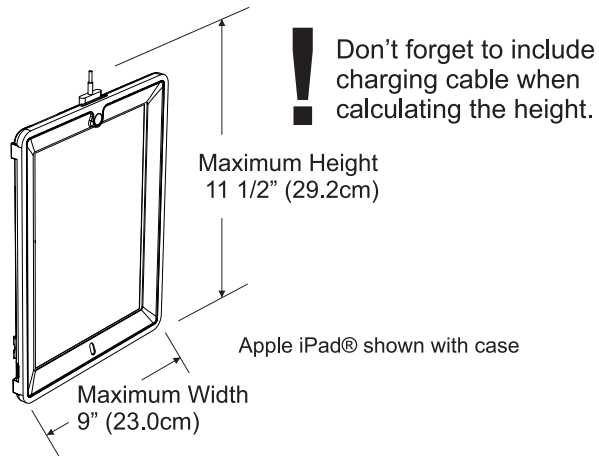

*When USB Hub is mounted to the outside of the Tech Tub™ it will not fit in Tech Tub™ Carts/Trolleys.

USB Hub mounted internally

USB Hub mounted externally

Tech Tub[®] Compatibility

TEC1000/1000-AUS - Does your device/case fit?

1 Measure the width and height of your device/case

2 Measure the thickness of your device/case

Device or Device Case Thickness (T)	Device Storage Capacity (USB Hub Inside)	Device Storage Capacity (USB Hub Outside)*
< 3/4" (2.0 cm)	10 devices	10 devices*
3/4" - 1 1/4" (2.0 cm - 3.4 cm)	6 devices	8 devices*