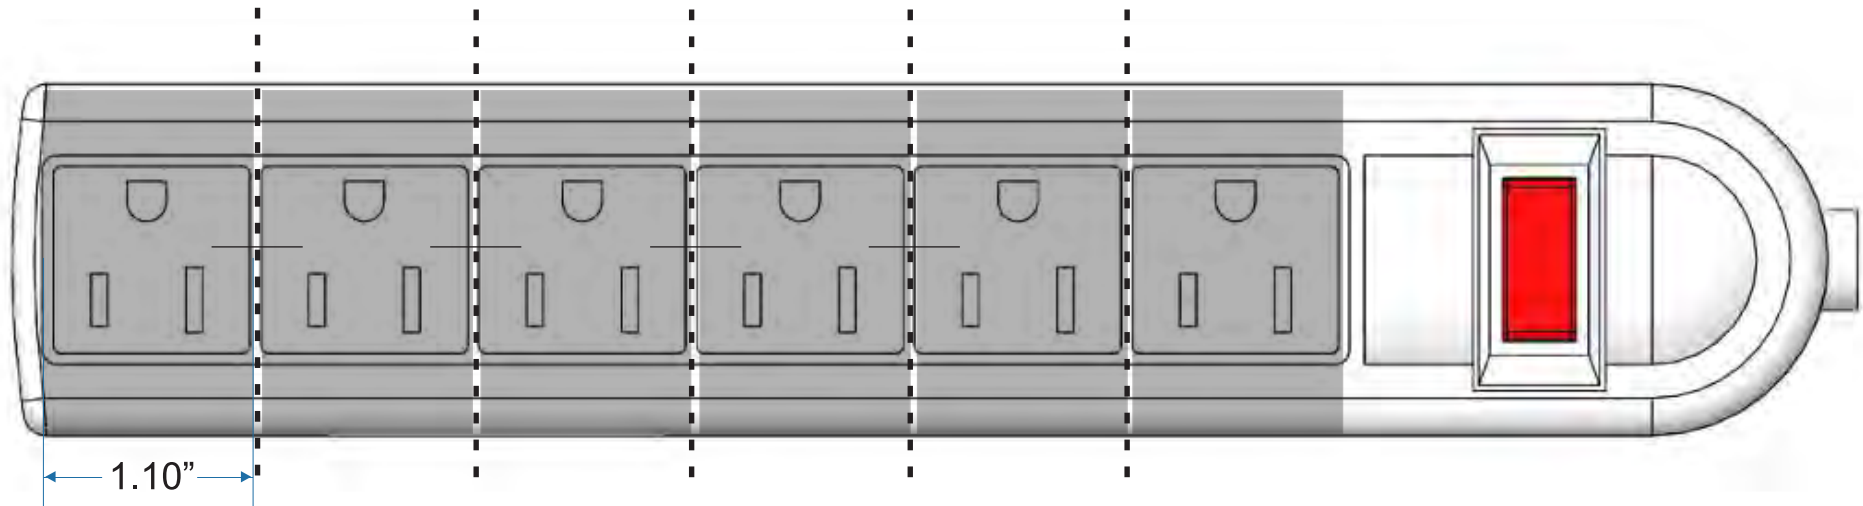

Please refer to p. 6 and 7 for TEC1000 and TEC1000-AUS device sizing and compatibility.

TEC57 Tech Tub Interior Dimensions

Tech Tub[®] Compatibility

Step 4 - Does your device power adapter fit?

6 Outlet Power Strip