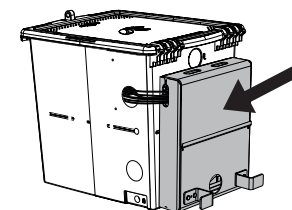

*When USB Hub is mounted to the outside of the Tech Tub™ it will not fit in Tech Tub™ Carts/Trolleys.

USB Hub mounted internally

USB Hub mounted externally

Tech Tub[®] Compatibility

TEC1000/1000-AUS - Does your device/case fit?