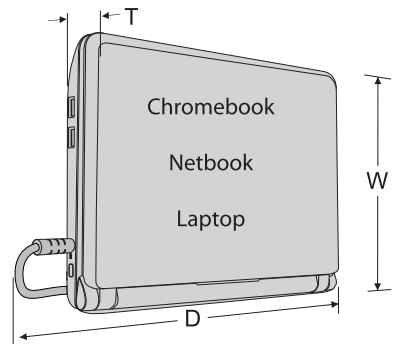

Tech Tub® Compatibility

Step 3 - Does your device/case fit?

Visit our website at www.copernicused.com or call us at 1-800-267-8494 for more information on compatibility.

SKU	Tub Interior Dimensions (Height x Width x Depth)
TEC57 - Base Tech Tub™	14" H x 9 1/2" W x 12 1/4" D (35.6cm H x 24.1cm W x 31.1cm D)

SKU	Maximum Device or Device Case Size (Height x Width x Thickness) MUST INCLUDE CHARGING CABLE IN MEASUREMENT
TEC600 - Tech Tub™ Premium: Holds 6 Devices	11 1/2" H x 9" W x 1" T (29.2cm H x 23.0cm W x 2.8cm T)
TEC600C - Tech Tub™ Premium: Holds 6 Chromebooks	14" H x 9" W x 1" T (35.6cm H x 23.0cm W x 2.8cm T)

Please refer to p. 6 and 7 for TEC1000 and TEC1000-AUS device sizing and compatibility.