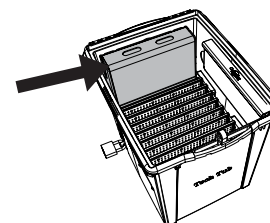

Case	Device	USB Hub Mounted Internally	USB Hub Mounted Externally
Big Grips Slim	Apple iPad Air®	✓	✓
Otterbox iPad Defender Series	Apple iPad® (All models)	●(6)	●(8)
Gumdrop Drop Tech	Apple iPad® (All models)	✓	✓
Gumdrop Drop Tech Hideaway	Apple iPad® (All models)	✓	✓
STM Dux (for iPad Air)	Apple iPad Air®	✓	✓
UZBL Airwave Case	Apple iPad Air®	●(6)	●(8)
Max Cases Guardian Case	Apple iPad Air®	●	●

Legend

- ✓ Tested and approved configuration by Copernicus. Able to store 10 devices.
- ●(8) Approved based on published manufacturer's specifications. Number indicates quantity of devices able to be stored.
- Approved based on published manufacturer's specifications. Able to store 10 devices.

Please note: USB hub charges with 7.5W per port. Check your device power requirements to ensure proper charging.

Can't find your device? Refer to Page 6 to determine if it will fit inside of the Tech Tub™.

View our additional Tech Tub™ models for further device compatibility here:

<http://www.copernicused.com/products/mobile-devices>

Visit our website at www.copernicused.com or call us at 1-800-267-8494 for more information on compatibility.

*When USB Hub is mounted to the outside of the Tech Tub™ it will not fit in Tech Tub™ Carts/Trolleys.

USB Hub mounted internally