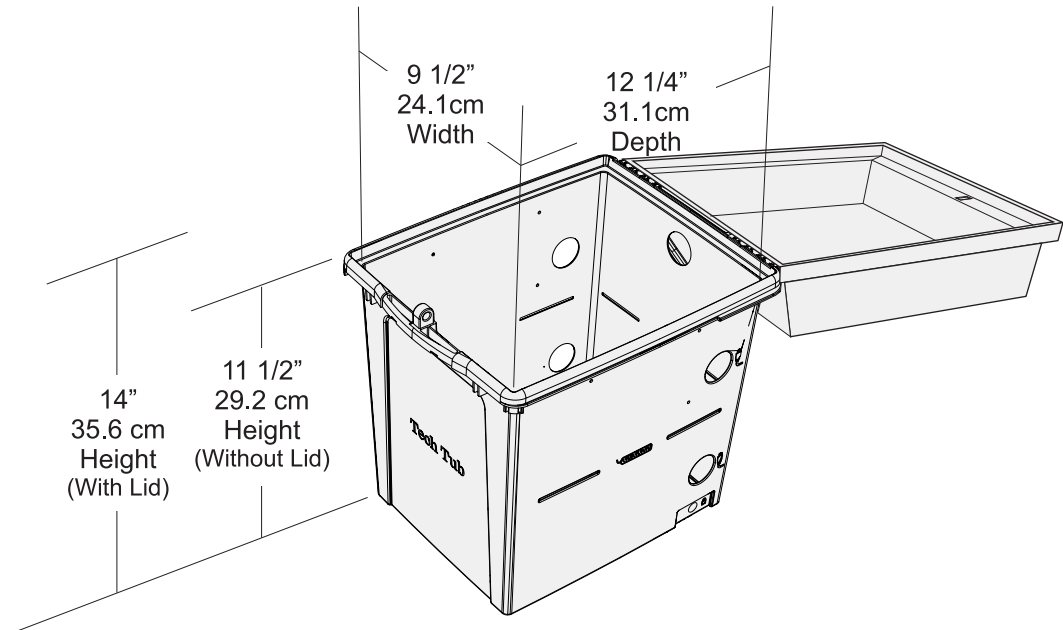

TEC57 Tech Tub Interior Dimensions