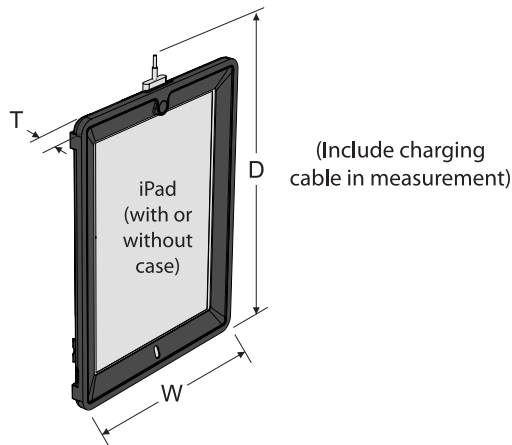

Tech Tub® Compatibility

Step 3 - Does your device/case fit?

Visit our website at www.copernicused.com or call us at 1-800-267-8494 for more information on compatibility.

SKU	Tub Interior Dimensions (Height x Width x Depth)
TEC57 - Base Tech Tub™	14" H x 9 1/2" W x 12 1/4" D (35.6cm H x 24.1cm W x 31.1cm D)

SKU	Maximum Device or Device Case Size (Height x Width x Thickness) MUST INCLUDE CHARGING CABLE IN MEASUREMENT
TEC600 - Tech Tub™ Premium: Holds 6 Devices	11 1/2" H x 9" W x 1" T (29.2cm H x 23.0cm W x 2.8cm T)
TEC600C - Tech Tub™ Premium: Holds 6 Chromebooks	14" H x 9" W x 1" T (35.6cm H x 23.0cm W x 2.8cm T)

Please refer to p. 6 and 7 for TEC1000 and TEC1000-AUS device sizing and compatibility.