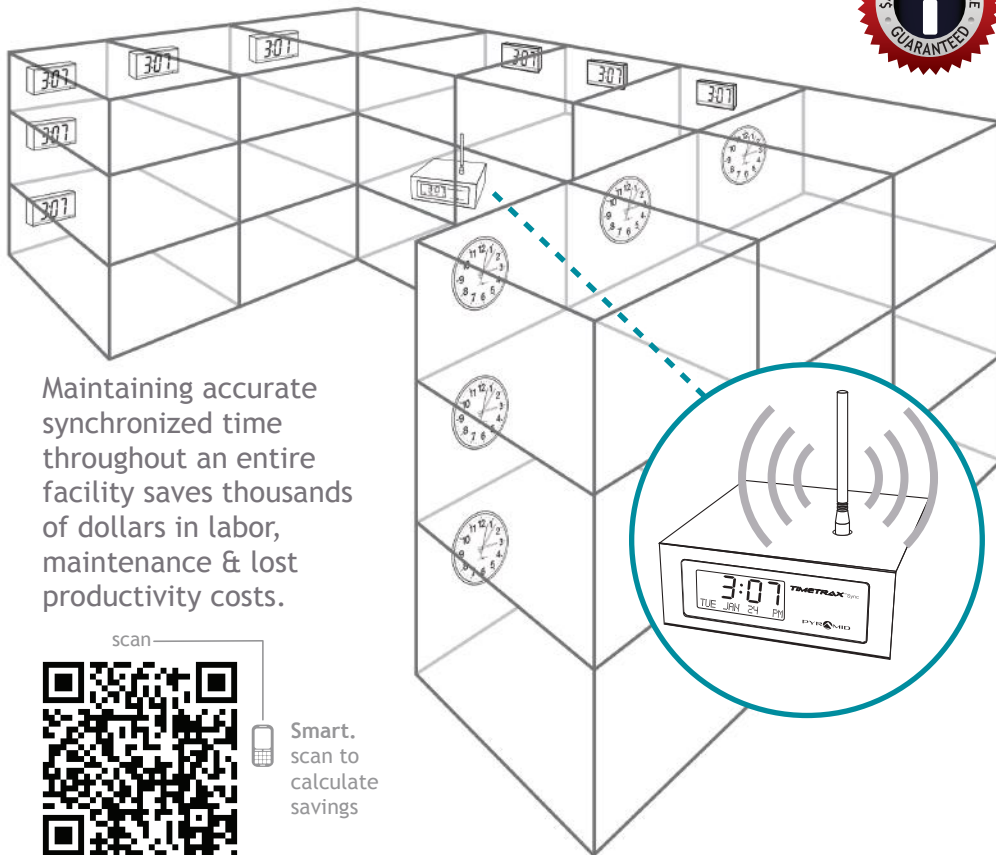

# Eliminates maintenance costs.

Standardizes arrival times, meetings, breaks and departure times

Synchronizes time across work stations, offices, departments, meeting rooms, break areas and campus-wide

Automatically adjusts for Daylight Savings Time & power outages

# Synchronize & save.

Maintaining accurate synchronized time throughout an entire facility saves thousands of dollars in labor, maintenance & lost productivity costs.

TimeTrax™ RF Wireless Clock System configuration