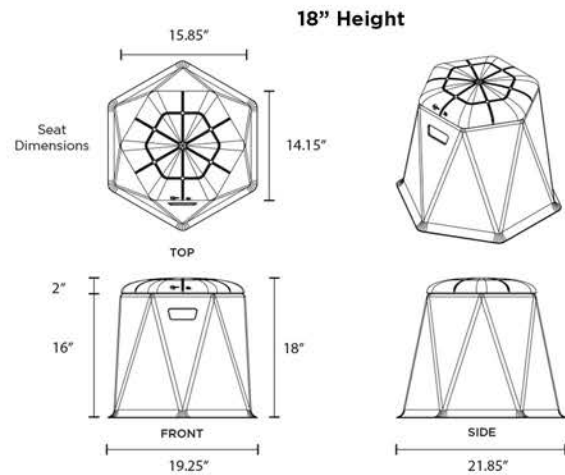

Twisted Hex

Session - Recovered Coastal Plastic

Twisted Hex 13" Height

#41007AX_ _ : Twisted Hex 13" Height, 5 lbs
Stacking adds 2.25" per additional unit

Twisted Hex 18" Height

#41007BX_ _ : Twisted Hex 18" Height, 7 lbs
Stacking adds 2" per additional unit

Hexagonal Replacement Cushion

#41007RCAG: Twisted Hex Replacement Cushion, Dark Gray

The base of Twisted Hex is hard plastic and includes Recovered Coastal Plastic (RCP). RCP is plastic debris recovered from shorelines, waterways, and coastal communities where it's intercepted before entering the ocean. All Tenjam Session Series products include a percentage of RCP material in their construction. This product is suitable for indoor and outdoor use and features a waterproof cushion top that is weather and chemical resistant. The base of the product is 100% recyclable. Available in a 13" Height and 18" Height that can stack together.