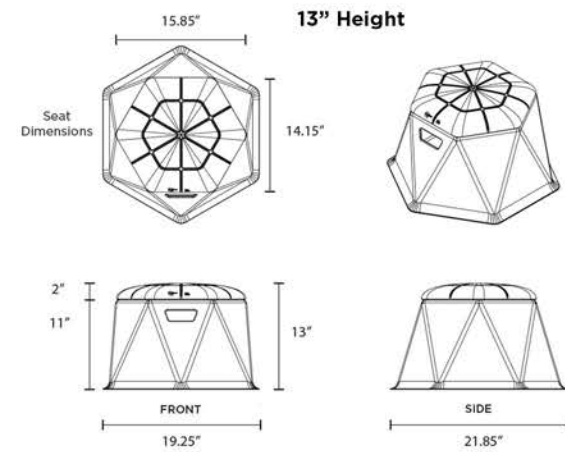

Twisted Hex

Session - Recovered Coastal Plastic

Twisted Hex 13" Height

#41007AX_ _ : Twisted Hex 13" Height, 5 lbs
Stacking adds 2.25" per additional unit

Twisted Hex 18" Height

#41007BX_ _ : Twisted Hex 18" Height, 7 lbs
Stacking adds 2" per additional unit

Hexagonal Replacement Cushion

#41007RCAG: Twisted Hex Replacement Cushion, Dark Gray

The base of Twisted Hex is hard plastic and includes Recovered Coastal Plastic (RCP). RCP is plastic debris recovered from shorelines, waterways, and coastal communities where it's intercepted before entering the ocean. All Tenjam Session Series products include a percentage of RCP material in their construction. This product is suitable for indoor and outdoor use and features a waterproof cushion top that is weather and chemical resistant. The base of the product is 100% recyclable. Available in a 13" Height and 18" Height that can stack together.