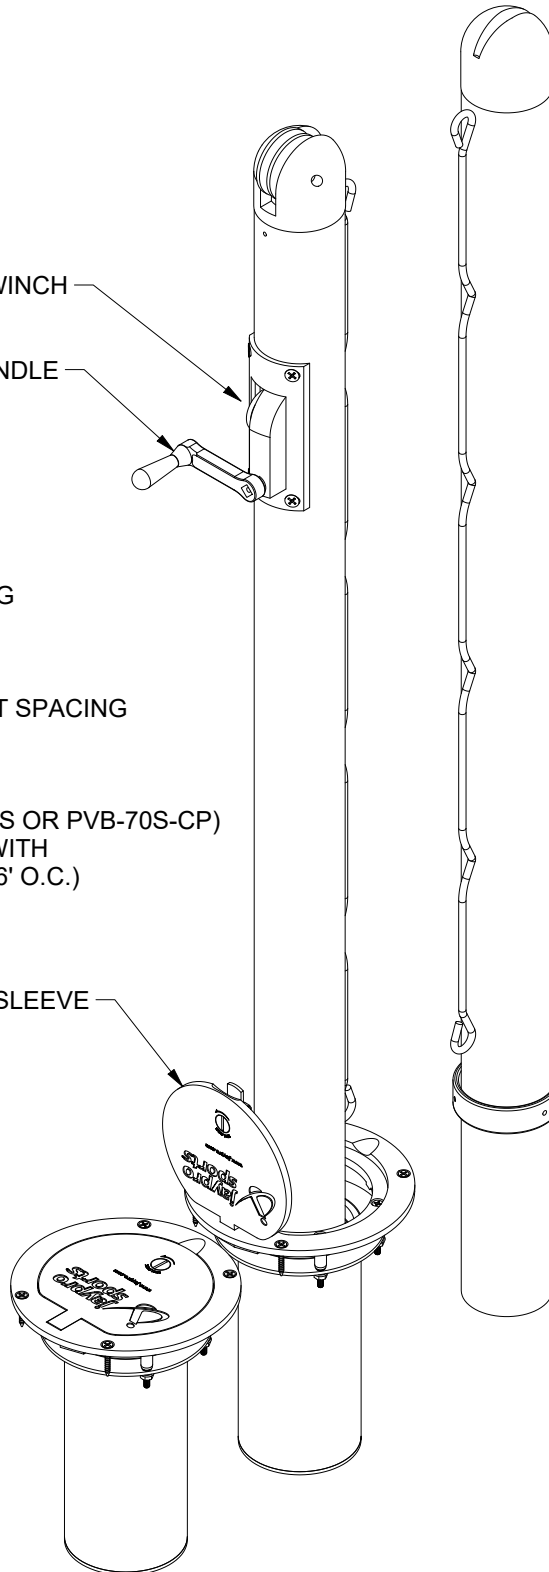

ITS-300 3" Deluxe Indoor Tennis Posts

WORM GEAR WINCH
REMOVABLE HANDLE

FEATURES:

- > 3" ROUND POSTS
- > 11 GAUGE STEEL CONSTRUCTION
- > SOLID STAINLESS STEEL INTERNAL WORM GEAR WINCH WITH SELF-LOCKING MECHANISM TO PREVENT RECOILING DURING WINDING
- > REMOVABLE WINCH HANDLE
- > CHOOSE NET LENGTH BASED ON POST SPACING
- NET SOLD SEPARATELY

OPTIONAL:

- > FLOOR SLEEVES WITH COVER (PVB-70S OR PVB-70S-CP)
- > TPV-13, INDOOR NET IS COMPATIBLE WITH SLEEVES SPACED FOR VOLLEYBALL (~36' O.C.)

OPTIONAL FLOOR COVER & SLEEVE

ADJUSTABLE COLLAR

ITS-300

3" Deluxe Indoor Tennis Posts